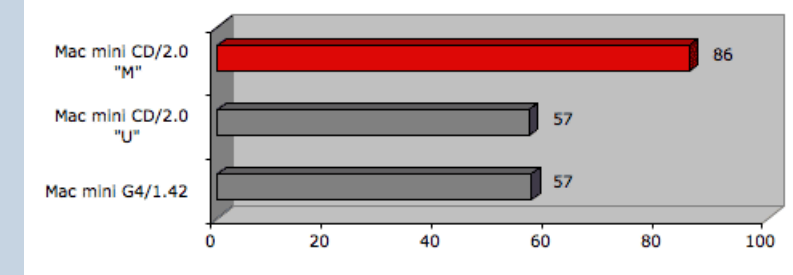

Quake 3 - 1024x768 Maximum

frames per second - LONGER bar means faster

Graph legend

Graph Notation	Processor	Memory Config	Graphics Adapter
iMac CD/1.83	1.83GHz Core Duo	2GB of 667MHz	Radeon 1600 GPU with 128MB VRAM
Mac mini CD/2.0 "M"	1.66GHz Core Duo	matched pair of 1GB 667MHz	Intel GMA950 GPU
Mac mini CD/2.0 "U"	1.66GHz Core Duo	UNmatched pair of 667MHz (1GB + 256MB)	Intel GMA950 GPU
Mac mini G4/1.42	1.42GHz G4	1GB of 333MHz	Radeon 9200 GPU with 32MB of VRAM

PERFORMANCE SUMMARY

The Mac mini performed better than the old PPC mini in the two CPU crunch tests. It would have matched the times of the iMac Core Duo if it was running at the same clock speed.

In the Core Image test, it bested the old mini but lost to the iMac Core Duo due to the general weakness of the GMA950 graphics processor. In two of the 3D Game tests, it actually lost to the PPC mini. Though there's no speed test for HD 1080p playback, it does handle that just fine.

The Intel mini seemed only slightly affected by unmatched memory pairs until we ran Quake 3. In that test, matching memory was 51% faster. We recommend matching memory of either two 512MB modules or two 1GB modules. Just booting up the mini and doing nothing else consumes 270MB, so two 256MB modules just doesn't cut it.