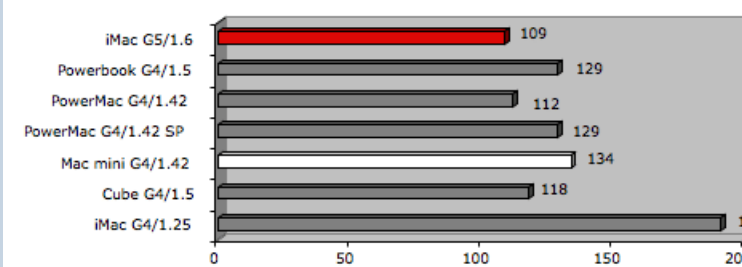

## CPU Intensive tests: Mac mini and "siblings"

### iTunes - Convert MP3 to AAC

Time in Seconds - SHORTER bar means faster