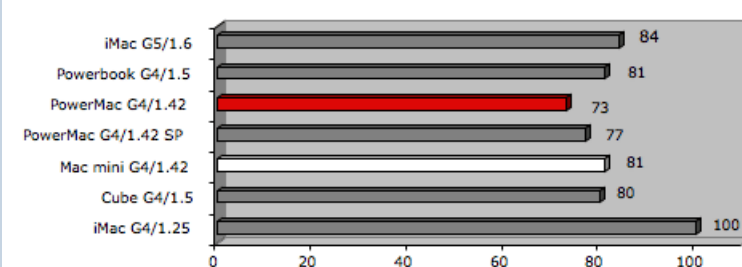

### iTunes - Convert MP3 to AAC

Time in Seconds - SHORTER bar means faster

### Photoshop CS - MP aware

Time in Seconds - SHORTER bar means faster

### Photoshop CS - non-MP aware

Time in Seconds - SHORTER bar means faster