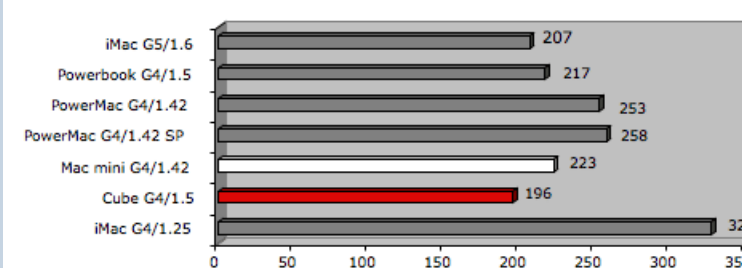

FileMaker Pro 7 - 12 actions

Time in Seconds - SHORTER bar means faster

Graph legend

Graph Notation	Processor	L2, L3 Cache	Memory Config	Bus Frequency	Graphics Processor	Optional Graphics	Hard Drive used
iMac G5/1.6	G5/1.6GHz (PPC 970fx)	512K L2	1GB 400MHz (two 512M)	533MHz	GeForceMX 5200 Ultra	n/a	7200rpm 80GB Seagate ST380013AS
PowerBook G4/1.5	G4/1.5GHz (PPC 7447A)	512K L2	1GB 333MHz	167MHz	Mobility Radeon 9700	n/a	5400rpm 80GB Toshiba MK8026GAX
PowerMac G4/1.42	Dual G4/1.42GHz (PPC 7455)	256K L2 2MB L3	1GB 333MHz	167MHz	Radeon 9000 Pro	Radeon 9700 Pro	7200rpm 120GB WD1200JB
PowerMac G4/1.42 SP	"Single" G4/1.42GHz (PPC 7455)	256K L2 1MB L3	1GB 333MHz	167MHz	Radeon 9000 Pro	Radeon 9700 Pro	7200rpm 120GB WD1200JB
Mac mini G4/1.42	G4/1.42GHz	512K L2	1GB 333MHz	167MHz	Radeon 9200	n/a	7200rpm 60GB Hitachi 7K60
Cube G4/1.5	G4/1.5GHz (PPC 7455)	256K L2 2MB L3	1GB 125MHz	100MHz	Rage 128 Pro	GeForce3	7200rpm 160GB Maxtor DM9
iMac G4/1.25	G4/1.25GHz (PPC 7455)	256K L2	1GB 333MHz	167MHz	GeForceMX 5200 Ultra	n/a	7200rpm 80GB Seagate ST380013A

Live the digital life in stylish simplicity — up to four times faster. Just 6.5 inches square and 2 inches small, Mac mini lets you have more fun with your music, photos and movies, more quickly and more easily. Enjoy them up close or far away with the included Apple Remote. The most affordable way to Intel Core, iLife '06, and Front Row starts at $599.

Power has never been this economical

Mac mini makes it easy and affordable to work with digital photos, movies, music, and the web. And now it all happens with the blazing speed of the Intel Core, in either Solo or Duo configurations. Choose the Solo for a low-cost entry to iLife '06. Or select the Duo model for unprecedented power in such a small package — up to four times faster than previously. Coupled with an all new architecture and the world's most advanced operating system, Mac OS X, Mac mini runs all your modern and innovative software, speedily.

Your digital life starts here

Mac mini comes with iLife '06, a suite of easy-to-use applications that make the spectacular part of your everyday life. Enhance, organize and share your photos via iPhoto. Create calendars, books, and cards. Make an epic starring your kid in iMovie. Turn your photo and movie creations into professional DVDs with iDVD. Create original music in GarageBand, even if you can't carry a tune. Make podcasts and blogs. Then publish them online via .Mac and the all-new iWeb.2 You'll be amazed at how quickly, easily, and beautifully you can share your digital life.

Now showing