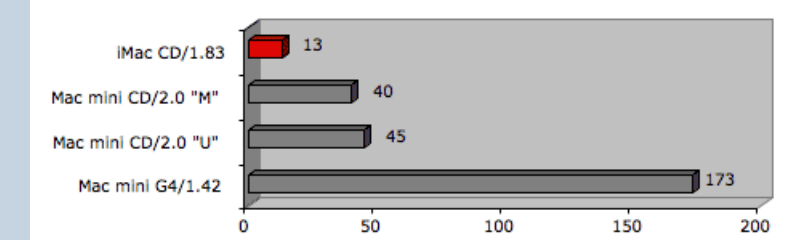

iMaginator - Core Image Test

Time in seconds - SHORTER bar means faster