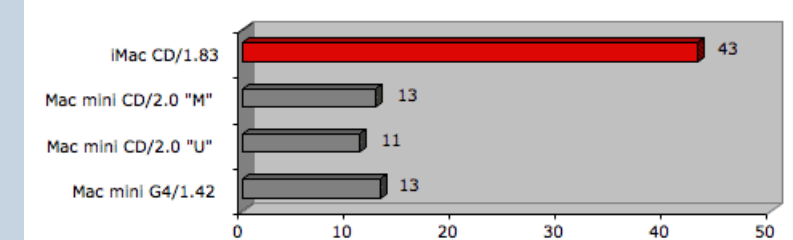

Doom 3 - 1024x768 Medium

frames per second - LONGER bar means faster