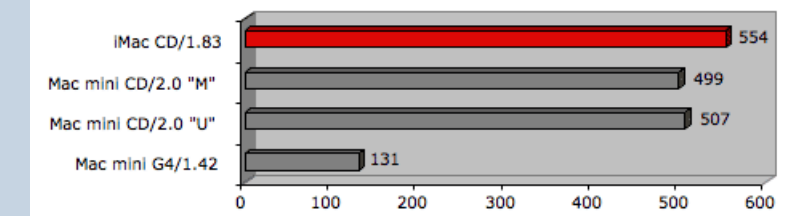

CPU Intensive tests: Intel Mac mini Core Duo versus PPC Mac mini

Cinebench - CPU Render

CB rating - LONGER bar means faster