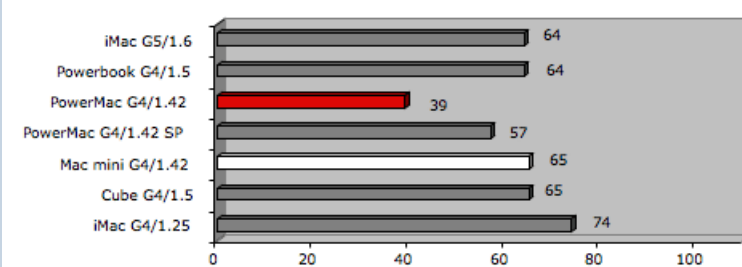

### iMovie - Render Soft Focus

Time in Seconds - SHORTER bar means faster

### iTunes - Convert MP3 to AAC

Time in Seconds - SHORTER bar means faster

### Photoshop CS - MP aware

Time in Seconds - SHORTER bar means faster