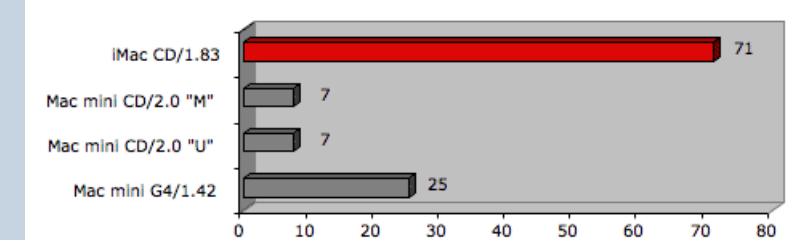

UT2004 - BOF Botmatch (10x7)

frames per second - LONGER bar means faster